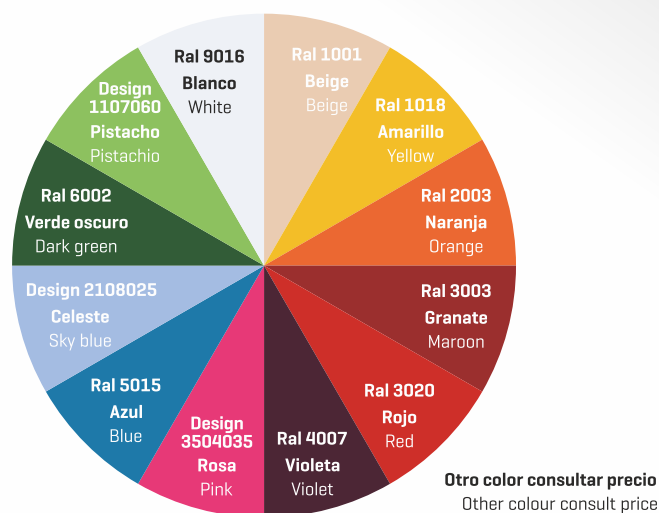

Medidas sin costados Measures without sides

Modelos 31 y 37 (sin unidad condensadora o sin grupo)
Models 31 and 37 (without condensing unit or without group)

Counter case

Serie
MADRID
Series

VMD 25 R

Ral 9016
Blanco / White

Decoración Standard / Standar Decorations

Colores fuera de carta / Colors outside of letter

Color	Tipo Type	Incremento plazo de entrega Increase delivery time	Suplemento PVP [x pedido] PVP supplement [x order]
RAL	Epoxi	+10 días laborables/ Work days	
	Líquida/Liquid	+10 días laborables/ Work days	
NO RAL	Epoxi	Consultar/Consulter	Consultar/Consulter
	Líquida/Liquid	Consultar/Consulter	Consultar/Consulter